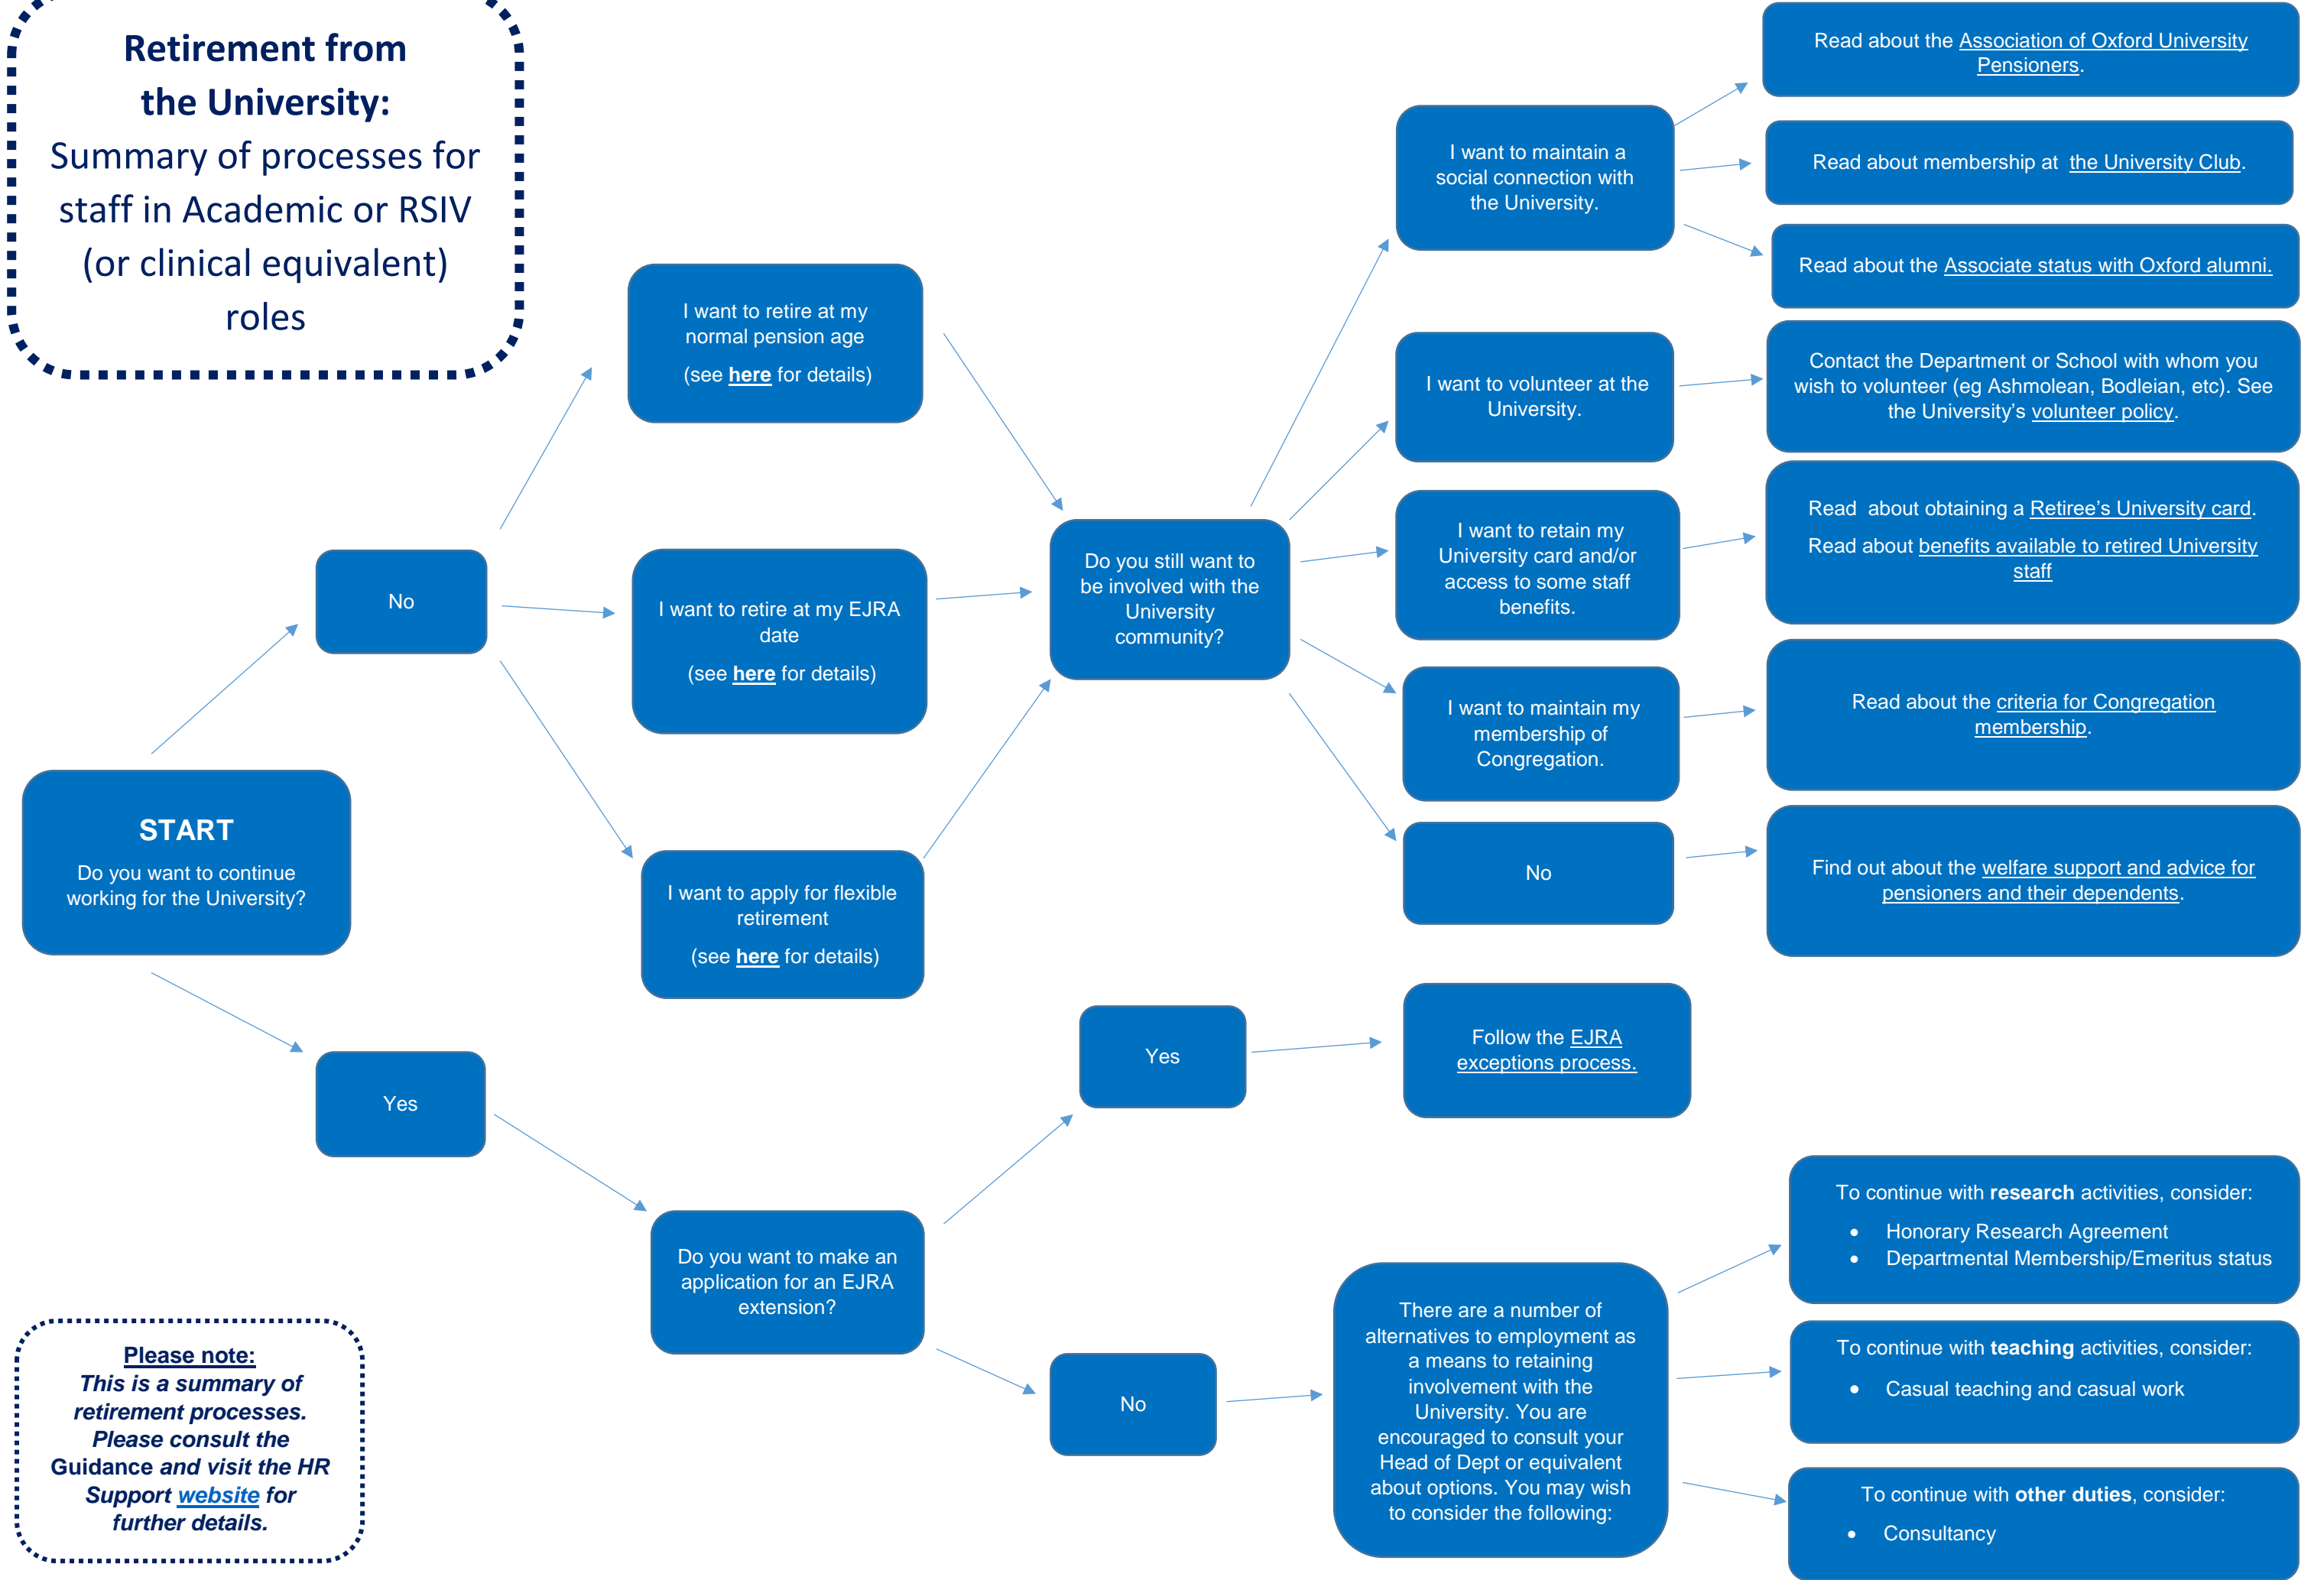

**Retirement from the University:**  
Summary of processes for staff in Academic or RSIV (or clinical equivalent) roles

**Please note:**  
*This is a summary of retirement processes. Please consult the Guidance and visit the HR Support website for further details.*